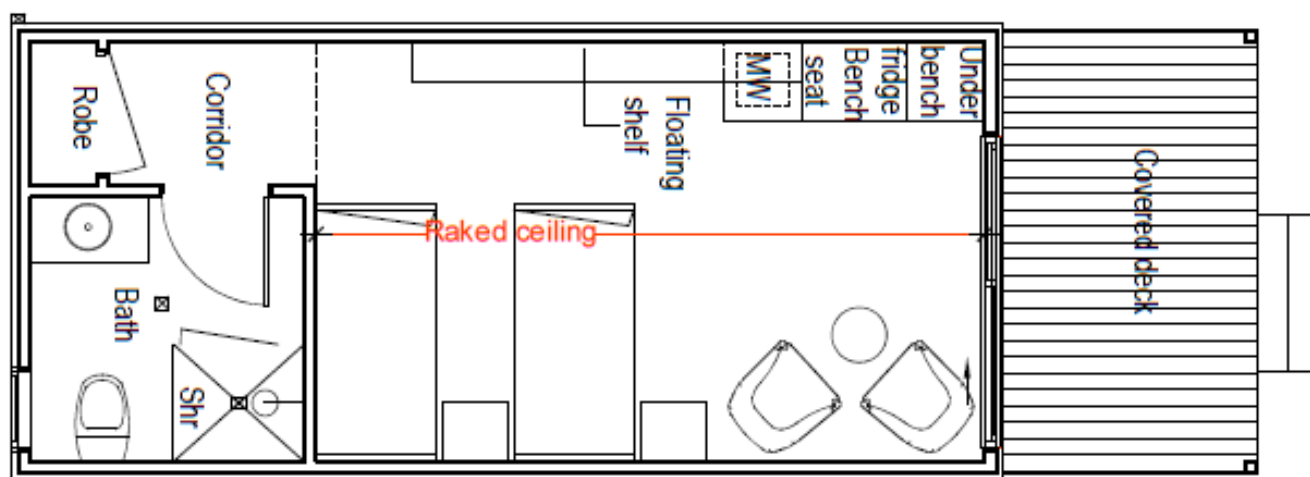

Studio

1 bedroom

All perspectives and plans are for concept purposes and may change for individual projects. Subject to copyright ©

Designed:
Anh Nguyen
Design Manager

28 Bomen Road, Wagga Wagga
hello@prefabulous.net.au
www.prefabulous.net.au