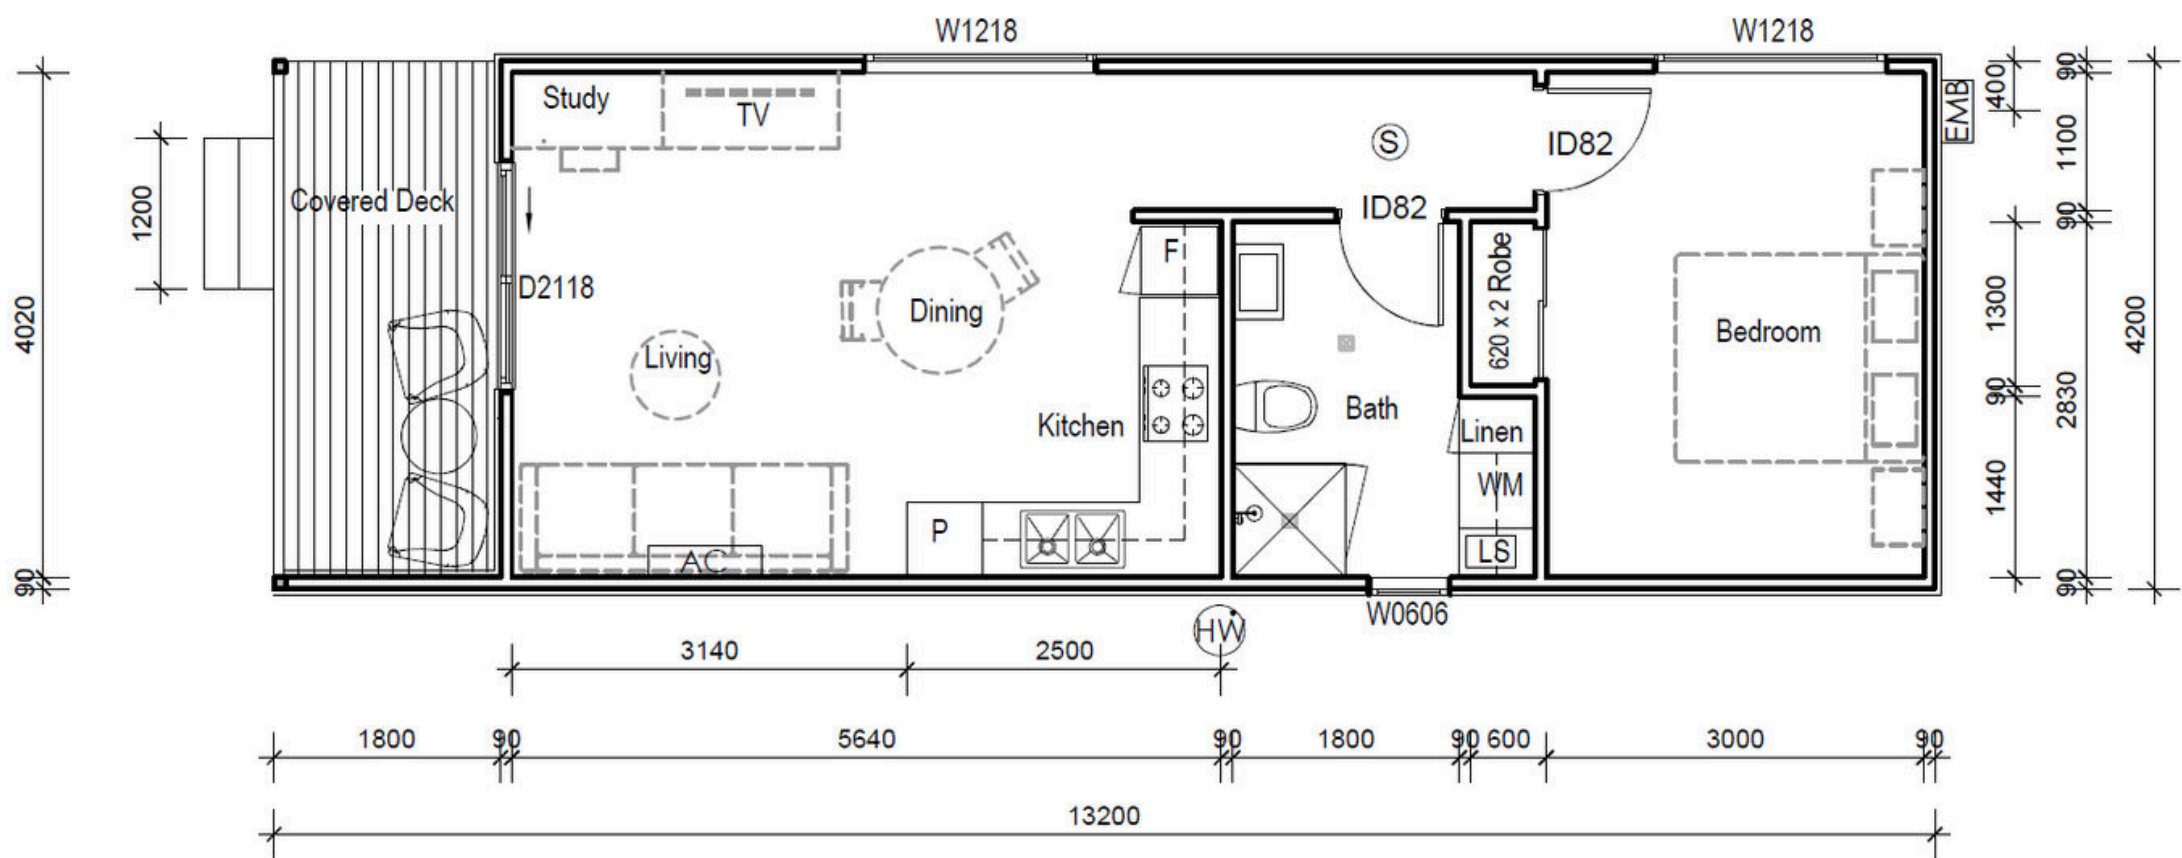

Mertle

1 bedroom

All perspectives and plans are for concept purposes and may change for individual projects. Subject to copyright ©

Designed:
Anh Nguyen
Design Manager

28 Bomen Road, Wagga Wagga
hello@prefabulous.net.au
www.prefabulous.net.au