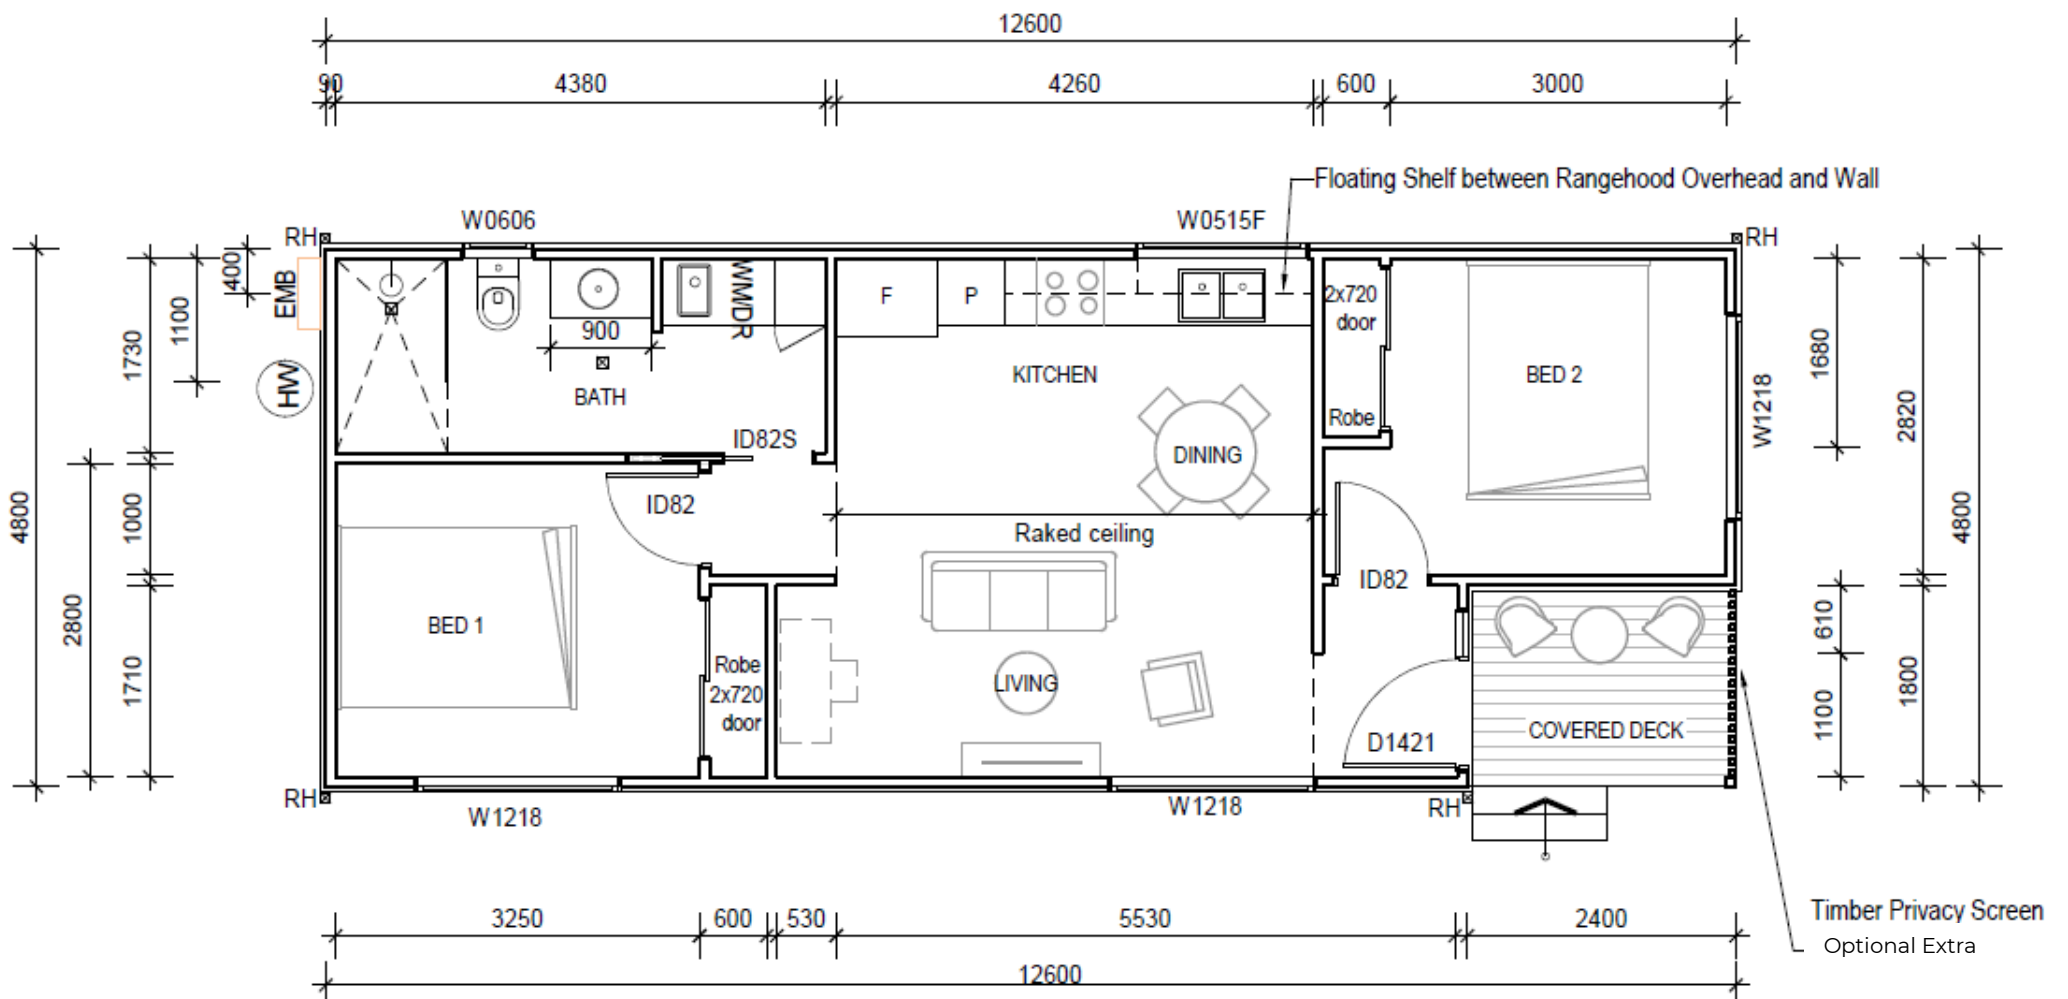

## 2 bedrooms

All perspectives and plans are for concept purposes and may change for individual projects. Subject to copyright ©

Designed:  
Anh Nguyen  
Design Manager

28 Bomen Road, Wagga Wagga  
hello@prefabulous.net.au  
www.prefabulous.net.au